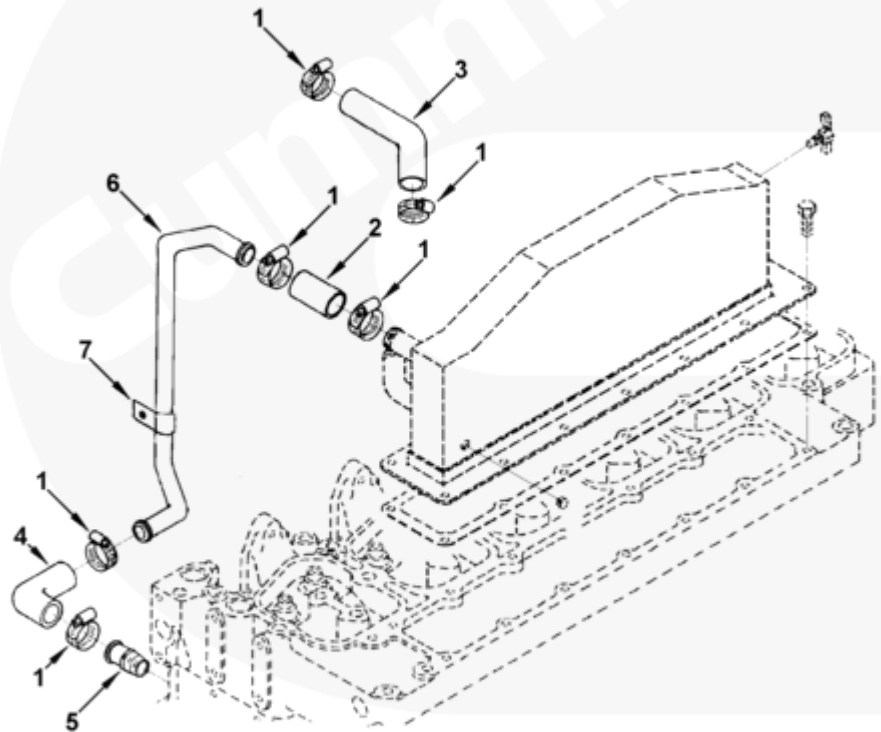

wa900gg

SMALL | MEDIUM | LARGE

Cart	Ref No	Part Number	Part Description	Required	Remarks
View My Cart					
		WA9705	Aftercooler Plumbing		Aftercooler Plumbing...(More)
					Exhaust Manifold Type: Wet
<input type="checkbox"/>	1	3918163	Hose Clamp	6	
<input type="checkbox"/>	2	3918611	Plain Hose	1	
<input type="checkbox"/>	3	3918608	Elbow Hose	1	
<input type="checkbox"/>	4	3918607	Elbow Hose	1	
<input type="checkbox"/>	5	3907167	Plain Hose Coupling	1	
<input type="checkbox"/>	6	3914555	Aftercooler Tube	1	
	7	202888	Clip	1	